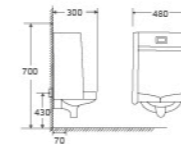

DR-704

Cabinet Basin
DEPTH 46CM SERIES
Size [L x W x H]
9040E: 810x530x250mm
9070E: 910x530x250mm
9075E: 1010x530x250mm
Above Counter Mounted

DR-705

Cabinet Basin
DEPTH 46CM SERIES
Size [L x W x H]
9060E: 600x470x240mm
9070E: 700x470x240mm
9075E: 800x470x240mm
9080E: 900x470x240mm
9090E: 1000x470x240mm
Above Counter Mounted

DR-709

Cabinet Basin
DEPTH 46CM SERIES
Size [L x W x H]
9060E: 600x485x190mm
9070E: 800x485x190mm
9075E: 900x485x190mm
9075E: 1000x485x190mm
Above Counter Mounted

DR-801

Vertical Urinal
430x340x993mm
Floor-mounted

DR-802

Vertical Urinal
440x320x950mm
Floor-mounted

DR-803

Wall-hung Urinal
340x295x680mm
S trap 390mm
P trap 95mm

DR-804

Wall-hung Urinal
480x300x700mm
S trap 430mm
P trap 70mm

DR-805

Wall-hung Urinal
330x480x750mm
Fixing To Wall With Back

DR-806

Wall-hung Urinal
360x300x710mm
S trap 390mm
P trap 90mm

DR-807

Wall-hung Urinal
375x320x680mm
S trap 300mm
P trap 80mm

DR-808

Wall-hung Urinal
490x295x730mm
S trap 440mm
P trap 90mm

DR-809

Wall-hung Urinal
335x300x630mm
S trap 370mm
P trap 130mm