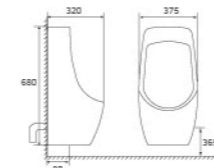

DR-704

Cabinet Basin
DEPTH 46CM SERIES
Size [L x W x H]
9040E: 810x530x250mm
9070E: 910x530x250mm
9075E: 1010x530x250mm
Above Counter Mounted

DR-705

Cabinet Basin
DEPTH 46CM SERIES
Size [L x W x H]
9060E: 600x470x240mm
9070E: 700x470x240mm
9075E: 800x470x240mm
9080E: 900x470x240mm
9090E: 1000x470x240mm
Above Counter Mounted

DR-709

Cabinet Basin
DEPTH 46CM SERIES
Size [L x W x H]
9060E: 600x485x190mm
9070E: 800x485x190mm
9075E: 900x485x190mm
9075E: 1000x485x190mm
Above Counter Mounted

DR-801

Vertical Urinal
430x340x993mm
Floor-mounted

DR-802

Vertical Urinal
440x320x950mm
Floor-mounted

DR-803

Wall-hung Urinal
340x295x680mm
S trap 390mm
P trap 95mm

DR-804

Wall-hung Urinal
480x300x700mm
S trap 430mm
P trap 70mm

DR-805

Wall-hung Urinal
330x480x750mm
Fixing To Wall With Back

DR-806

Wall-hung Urinal
360x300x710mm
S trap 390mm
P trap 90mm

DR-807

Wall-hung Urinal
375x320x680mm
S trap 300mm
P trap 80mm

DR-808

Wall-hung Urinal
490x295x730mm
S trap 440mm
P trap 90mm

DR-809

Wall-hung Urinal
335x300x630mm
S trap 370mm
P trap 130mm