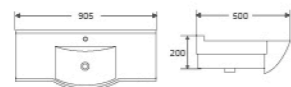

DR-703

Cabinet Basin
DEPTH 39CM SERIES
Size [L x W x H]
4539E: 610x470x180mm
5040E: 700x470x180mm
6139E: 750x470x180mm
7139E: 800x470x180mm
7539E: 900x470x180mm
8139E: 1000x470x180mm
9139E: 1210x470x180mm
Above Counter Mounted

DR-704

Cabinet Basin
DEPTH 46CM SERIES
Size [L x W x H]
9040E: 810x530x250mm
9070E: 910x530x250mm
9075E: 1010x530x250mm
Above Counter Mounted

DR-705

Cabinet Basin
DEPTH 46CM SERIES
Size [L x W x H]
9060E: 600x470x240mm
9070E: 700x470x240mm
9075E: 800x470x240mm
9080E: 900x470x240mm
9090E: 1000x470x240mm
Above Counter Mounted

DR-706

Cabinet Basin
500x905x200mm
Above Counter Mounted

DR-707

Cabinet Basin
470x915x180mm
Above Counter Mounted

DR-708

Cabinet Basin
DEPTH 46CM SERIES
Size [L x W x H]
9060E: 600x460x195mm
9070E: 800x460x195mm
9075E: 900x460x195mm
9075E: 1000x460x195mm
Above Counter Mounted

DR-709

Cabinet Basin
DEPTH 46CM SERIES
Size [L x W x H]
9060E: 600x485x190mm
9070E: 800x485x190mm
9075E: 900x485x190mm
9075E: 1000x485x190mm
Above Counter Mounted

DR-801

Vertical Urinal
430x340x993mm
Floor-mounted