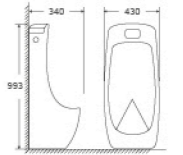

DR-703

Cabinet Basin
DEPTH 39CM SERIES
Size [L x W x H]
4539E: 610x470x180mm
5040E: 700x470x180mm
6139E: 750x470x180mm
7139E: 800x470x180mm
7539E: 900x470x180mm
8139E: 1000x470x180mm
9139E: 1210x470x180mm
Above Counter Mounted

DR-704

Cabinet Basin
DEPTH 46CM SERIES
Size [L x W x H]
9040E: 810x530x250mm
9070E: 910x530x250mm
9075E: 1010x530x250mm
Above Counter Mounted

DR-705

Cabinet Basin
DEPTH 46CM SERIES
Size [L x W x H]
9060E: 600x470x240mm
9070E: 700x470x240mm
9075E: 800x470x240mm
9080E: 900x470x240mm
9090E: 1000x470x240mm
Above Counter Mounted

DR-706

Cabinet Basin
500x905x200mm
Above Counter Mounted

DR-707

Cabinet Basin
470x915x180mm
Above Counter Mounted

DR-708

Cabinet Basin
DEPTH 46CM SERIES
Size [L x W x H]
9060E: 600x460x195mm
9070E: 800x460x195mm
9075E: 900x460x195mm
9075E: 1000x460x195mm
Above Counter Mounted

DR-709

Cabinet Basin
DEPTH 46CM SERIES
Size [L x W x H]
9060E: 600x485x190mm
9070E: 800x485x190mm
9075E: 900x485x190mm
9075E: 1000x485x190mm
Above Counter Mounted

DR-801

Vertical Urinal
430x340x993mm
Floor-mounted