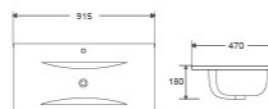

DR-703

Cabinet Basin
DEPTH 39CM SERIES
Size [L x W x H]
4539E: 610x470x180mm
5040E: 700x470x180mm
6139E: 750x470x180mm
7139E: 800x470x180mm
7539E: 900x470x180mm
8139E: 1000x470x180mm
9139E: 1210x470x180mm
Above Counter Mounted

DR-704

Cabinet Basin
DEPTH 46CM SERIES
Size [L x W x H]
9040E: 810x530x250mm
9070E: 910x530x250mm
9075E: 1010x530x250mm
Above Counter Mounted

DR-705

Cabinet Basin
DEPTH 46CM SERIES
Size [L x W x H]
9060E: 600x470x240mm
9070E: 700x470x240mm
9075E: 800x470x240mm
9080E: 900x470x240mm
9090E: 1000x470x240mm
Above Counter Mounted

DR-706

Cabinet Basin
500x905x200mm
Above Counter Mounted

DR-707

Cabinet Basin
470x915x180mm
Above Counter Mounted

DR-708

Cabinet Basin
DEPTH 46CM SERIES
Size [L x W x H]
9060E: 600x460x195mm
9070E: 800x460x195mm
9075E: 900x460x195mm
9075E: 1000x460x195mm
Above Counter Mounted

DR-709

Cabinet Basin
DEPTH 46CM SERIES
Size [L x W x H]
9060E: 600x485x190mm
9070E: 800x485x190mm
9075E: 900x485x190mm
9075E: 1000x485x190mm
Above Counter Mounted

DR-801

Vertical Urinal
430x340x993mm
Floor-mounted