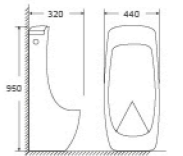

DR-704

Cabinet Basin
DEPTH 46CM SERIES
Size [L x W x H]
9040E: 810x530x250mm
9070E: 910x530x250mm
9075E: 1010x530x250mm
Above Counter Mounted

DR-705

Cabinet Basin
DEPTH 46CM SERIES
Size [L x W x H]
9060E: 600x470x240mm
9070E: 700x470x240mm
9075E: 800x470x240mm
9080E: 900x470x240mm
9090E: 1000x470x240mm
Above Counter Mounted

DR-706

Cabinet Basin
500x905x200mm
Above Counter Mounted

DR-707

Cabinet Basin
470x915x180mm
Above Counter Mounted

DR-708

Cabinet Basin
DEPTH 46CM SERIES
Size [L x W x H]
9060E: 600x460x195mm
9070E: 800x460x195mm
9075E: 900x460x195mm
9075E: 1000x460x195mm
Above Counter Mounted

DR-709

Cabinet Basin
DEPTH 46CM SERIES
Size [L x W x H]
9060E: 600x485x190mm
9070E: 800x485x190mm
9075E: 900x485x190mm
9075E: 1000x485x190mm
Above Counter Mounted

DR-801

Vertical Urinal
430x340x993mm
Floor-mounted

DR-802

Vertical Urinal
440x320x950mm
Floor-mounted

DR-803

Wall-hung Urinal
340x295x680mm
S trap 390mm
P trap 95mm

DR-804

Wall-hung Urinal
480x300x700mm
S trap 430mm
P trap 70mm

DR-805

Wall-hung Urinal
330x480x750mm
Fixing To Wall With Back