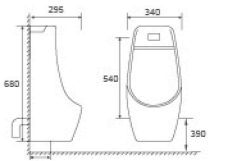

DR-704

Cabinet Basin
DEPTH 46CM SERIES
Size [L x W x H]
9040E: 810x530x250mm
9070E: 910x530x250mm
9075E: 1010x530x250mm
Above Counter Mounted

DR-705

Cabinet Basin
DEPTH 46CM SERIES
Size [L x W x H]
9060E: 600x470x240mm
9070E: 700x470x240mm
9075E: 800x470x240mm
9080E: 900x470x240mm
9090E: 1000x470x240mm
Above Counter Mounted

DR-706

Cabinet Basin
500x905x200mm
Above Counter Mounted

DR-707

Cabinet Basin
470x915x180mm
Above Counter Mounted

DR-708

Cabinet Basin
DEPTH 46CM SERIES
Size [L x W x H]
9060E: 600x460x195mm
9070E: 800x460x195mm
9075E: 900x460x195mm
9075E: 1000x460x195mm
Above Counter Mounted

DR-709

Cabinet Basin
DEPTH 46CM SERIES
Size [L x W x H]
9060E: 600x485x190mm
9070E: 800x485x190mm
9075E: 900x485x190mm
9075E: 1000x485x190mm
Above Counter Mounted

DR-801

Vertical Urinal
430x340x993mm
Floor-mounted

DR-802

Vertical Urinal
440x320x950mm
Floor-mounted

DR-803

Wall-hung Urinal
340x295x680mm
S trap 390mm
P trap 95mm

DR-804

Wall-hung Urinal
480x300x700mm
S trap 430mm
P trap 70mm

DR-805

Wall-hung Urinal
330x480x750mm
Fixing To Wall With Back