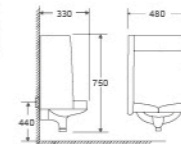

DR-704

Cabinet Basin
DEPTH 46CM SERIES
Size [L x W x H]
9040E: 810x530x250mm
9070E: 910x530x250mm
9075E: 1010x530x250mm
Above Counter Mounted

DR-705

Cabinet Basin
DEPTH 46CM SERIES
Size [L x W x H]
9060E: 600x470x240mm
9070E: 700x470x240mm
9075E: 800x470x240mm
9080E: 900x470x240mm
9090E: 1000x470x240mm
Above Counter Mounted

DR-709

Cabinet Basin
DEPTH 46CM SERIES
Size [L x W x H]
9060E: 600x485x190mm
9070E: 800x485x190mm
9075E: 900x485x190mm
9075E: 1000x485x190mm
Above Counter Mounted

DR-801

Vertical Urinal
430x340x993mm
Floor-mounted

DR-802

Vertical Urinal
440x320x950mm
Floor-mounted

DR-803

Wall-hung Urinal
340x295x680mm
S trap 390mm
P trap 95mm

DR-804

Wall-hung Urinal
480x300x700mm
S trap 430mm
P trap 70mm

DR-805

Wall-hung Urinal
330x480x750mm
Fixing To Wall With Back

DR-806

Wall-hung Urinal
360x300x710mm
S trap 390mm
P trap 90mm

DR-807

Wall-hung Urinal
375x320x680mm
S trap 300mm
P trap 80mm

DR-808

Wall-hung Urinal
490x295x730mm
S trap 440mm
P trap 90mm

DR-809

Wall-hung Urinal
335x300x630mm
S trap 370mm
P trap 130mm