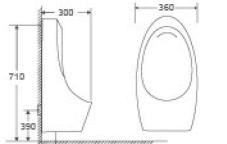

DR-704

Cabinet Basin
DEPTH 46CM SERIES
Size [L x W x H]
9040E: 810x530x250mm
9070E: 910x530x250mm
9075E: 1010x530x250mm
Above Counter Mounted

DR-705

Cabinet Basin
DEPTH 46CM SERIES
Size [L x W x H]
9060E: 600x470x240mm
9070E: 700x470x240mm
9075E: 800x470x240mm
9080E: 900x470x240mm
9090E: 1000x470x240mm
Above Counter Mounted

DR-709

Cabinet Basin
DEPTH 46CM SERIES
Size [L x W x H]
9060E: 600x485x190mm
9070E: 800x485x190mm
9075E: 900x485x190mm
9075E: 1000x485x190mm
Above Counter Mounted

DR-801

Vertical Urinal
430x340x993mm
Floor-mounted

DR-802

Vertical Urinal
440x320x950mm
Floor-mounted

DR-803

Wall-hung Urinal
340x295x680mm
S trap 390mm
P trap 95mm

DR-804

Wall-hung Urinal
480x300x700mm
S trap 430mm
P trap 70mm

DR-805

Wall-hung Urinal
330x480x750mm
Fixing To Wall With Back

DR-806

Wall-hung Urinal
360x300x710mm
S trap 390mm
P trap 90mm

DR-807

Wall-hung Urinal
375x320x680mm
S trap 300mm
P trap 80mm

DR-808

Wall-hung Urinal
490x295x730mm
S trap 440mm
P trap 90mm

DR-809

Wall-hung Urinal
335x300x630mm
S trap 370mm
P trap 130mm