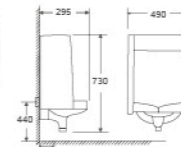

DR-704

Cabinet Basin
DEPTH 46CM SERIES
Size [L x W x H]
9040E: 810x530x250mm
9070E: 910x530x250mm
9075E: 1010x530x250mm
Above Counter Mounted

DR-705

Cabinet Basin
DEPTH 46CM SERIES
Size [L x W x H]
9060E: 600x470x240mm
9070E: 700x470x240mm
9075E: 800x470x240mm
9080E: 900x470x240mm
9090E: 1000x470x240mm
Above Counter Mounted

DR-709

Cabinet Basin
DEPTH 46CM SERIES
Size [L x W x H]
9060E: 600x485x190mm
9070E: 800x485x190mm
9075E: 900x485x190mm
9075E: 1000x485x190mm
Above Counter Mounted

DR-801

Vertical Urinal
430x340x993mm
Floor-mounted

DR-802

Vertical Urinal
440x320x950mm
Floor-mounted

DR-803

Wall-hung Urinal
340x295x680mm
S trap 390mm
P trap 95mm

DR-804

Wall-hung Urinal
480x300x700mm
S trap 430mm
P trap 70mm

DR-805

Wall-hung Urinal
330x480x750mm
Fixing To Wall With Back

DR-806

Wall-hung Urinal
360x300x710mm
S trap 390mm
P trap 90mm

DR-807

Wall-hung Urinal
375x320x680mm
S trap 300mm
P trap 80mm

DR-808

Wall-hung Urinal
490x295x730mm
S trap 440mm
P trap 90mm

DR-809

Wall-hung Urinal
335x300x630mm
S trap 370mm
P trap 130mm