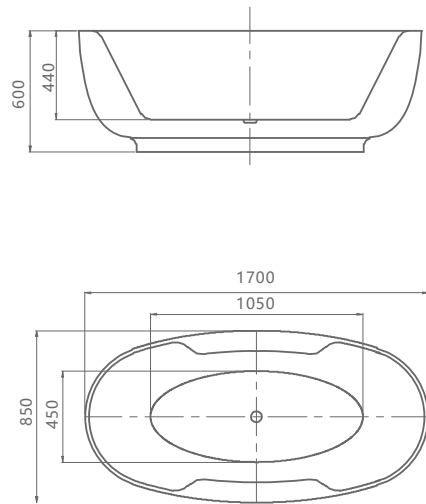

## B-1301 Build in

size:1500x1500x600mm

size(inch):59"x59"x23.6"

## B-1301-PLUS

size:1560x1560x600mm

size(inch):61.4"x61.4"x23.6"

## B-1302

size:1700x850x600mm

size(inch):67"x33.5"x23.6"

## B-1303

size:1800x1800x820mm

size(inch):70.9"x70.9"x32.3"