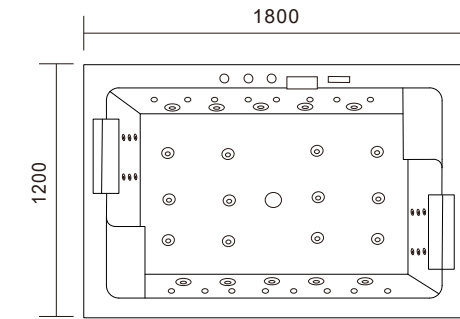

B-1324-LED

size:1800x1200x640mm

size(inch):70.9"x47.2"x25.2"

DESCRIPTION OF GOODS For 1-2 adults

Control panel	• 8pcs air bubble jets
Air bubble	• 1pcs underwater lamp
1HP water pump	• With external cover colored waterfall
9 pcs small jets	• 3 SKIRTS
7pcs colorful lights	• Heater
300W air pump	• Ozone