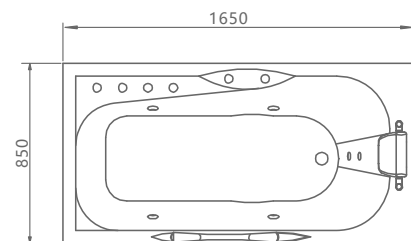

## B-1302

size:1700x850x600mm

size(inch):67"x33.5"x23.6"

# B-1309

size:1500x1500x580mm

size(inch):59"x59"x22.8"

## B-1310

size:1650x850x680mm

size(inch):65"x33.5"x26.8"

## B-1311

size:1700x880x680mm

size(inch):66.9"x34.7"x26.8"