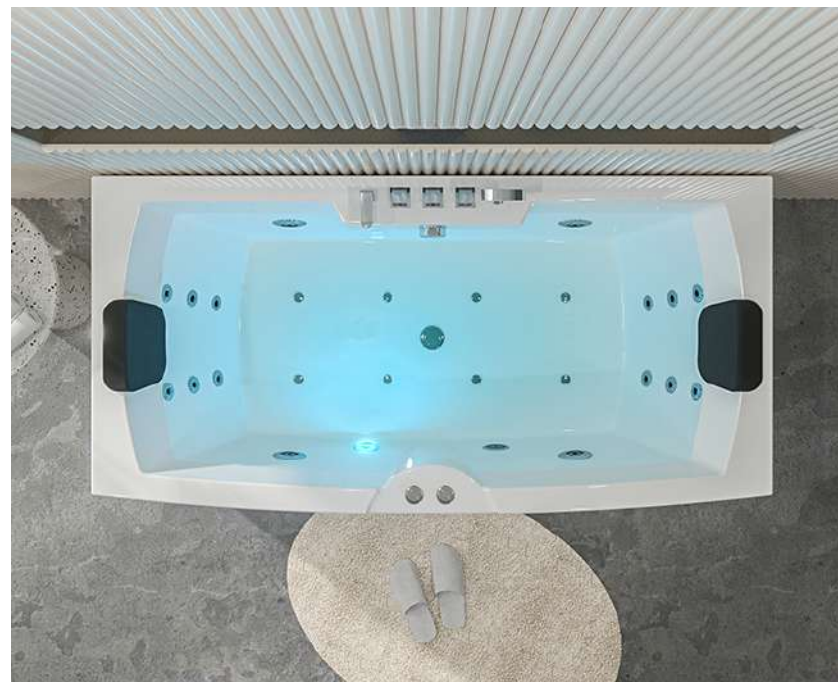

B-1306

size:1700x850x650mm

size(inch):67"x33.5"x25.6"