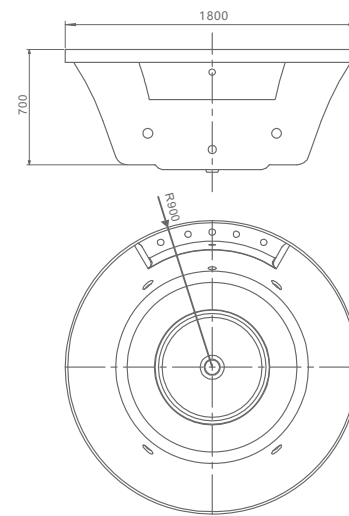

## B-1301-PLUS

size:1560x1560x600mm

size(inch):61.4"x61.4"x23.6"

## B-1302

size:1700x850x600mm

size(inch):67"x33.5"x23.6"

## B-1303

size:1800x1800x820mm

size(inch):70.9"x70.9"x32.3"

## B-1304

size:1800x1200x660mm

size(inch):70.9"x47"x26"