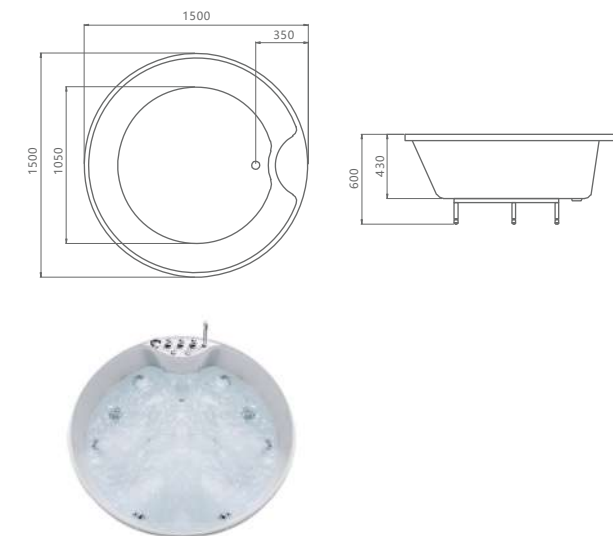

## B-1301 Build in

size:1500x1500x600mm

size(inch):59"x59"x23.6"

## B-1301-PLUS

size:1560x1560x600mm

size(inch):61.4"x61.4"x23.6"

## B-1302

size:1700x850x600mm

size(inch):67"x33.5"x23.6"

# B-1312-LED

size:1700x900x580mm  
1800x900x580mm

size(inch):66.9"x35.4"x22.8"  
70.9"x35.4"x22.8"