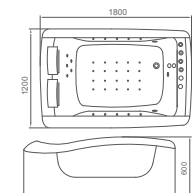

DESCRIPTION OF GOODS

For 2 adults

- Control panel
- Bluetooth
- Air bubble
- 2.0HP LX water pump
- 700w air pump
- 4 big ultra thin jets
- 8pcs back jets
- 20pcs LED air bubble jets
- 10 LED atmosphere lights
- 5pcs lift faucets
- 1pillow
- Heater
- Ozone