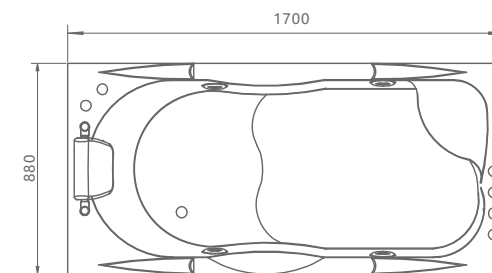

## B-1302

size:1700x850x600mm

size(inch):67"x33.5"x23.6"

# B-1309

size:1500x1500x580mm

size(inch):59"x59"x22.8"

## B-1310

size:1650x850x680mm

size(inch):65"x33.5"x26.8"

## B-1311

size:1700x880x680mm

size(inch):66.9"x34.7"x26.8"