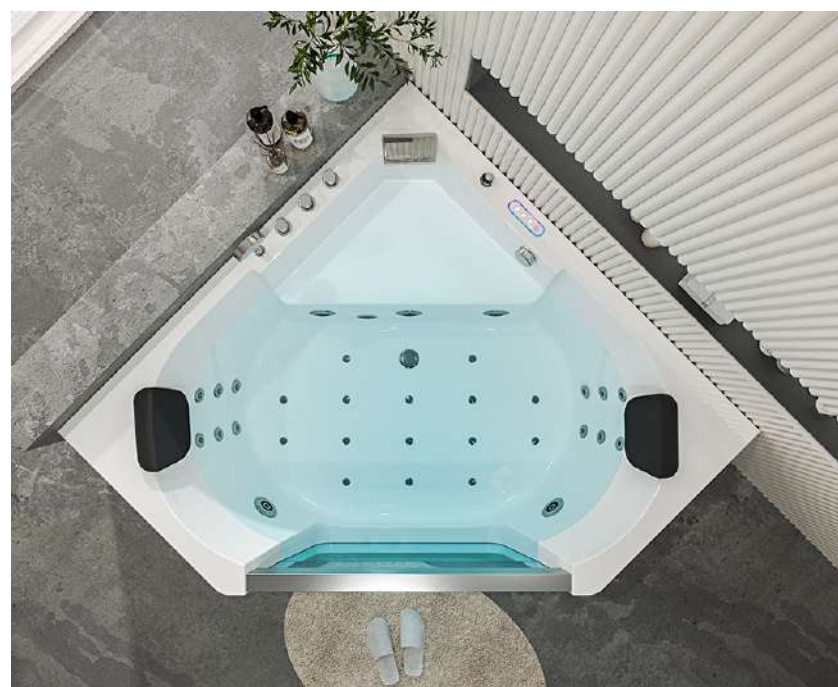

B-1323-LED

size:1500x1500x640mm

size(inch):59"x59"x25.2"

DESCRIPTION OF GOODS

For 2 adults

- Control panel
- Bluetooth
- Air bubble
- 1.2HP LX water pump
- 400w air pump
- Medium rotated jets
- Faucets
- Pillow
- Heater
- Ozone