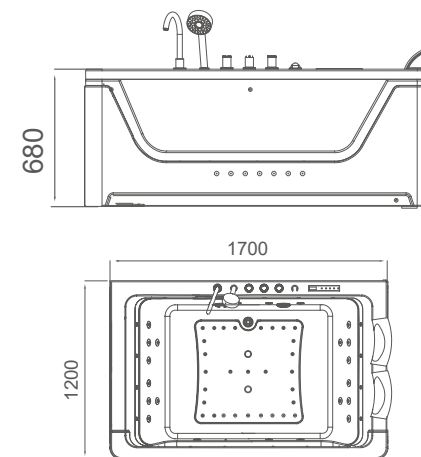

## B-1326

size:1700x900x580mm  
1800x900x580mm

size(inch):67"x35.4"x22.8"  
70.9"x35.4"x22.8"

## B-1326-S

size: 1700x1200x580mm

size(inch):67"x47.2"x22.8"

## B-1327

size:1500x1500x580mm

size(inch):59"x59"x22.8"