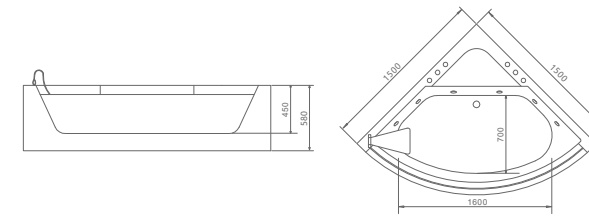

## B-1301 Build in

size:1500x1500x600mm

size(inch):59"x59"x23.6"

## B-1308

size:1500x1500x650mm

size(inch):59"x59"x25.6"

# B-1309

size:1500x1500x580mm

size(inch):59"x59"x22.8"

## B-1310

size:1650x850x680mm

size(inch):65"x33.5"x26.8"