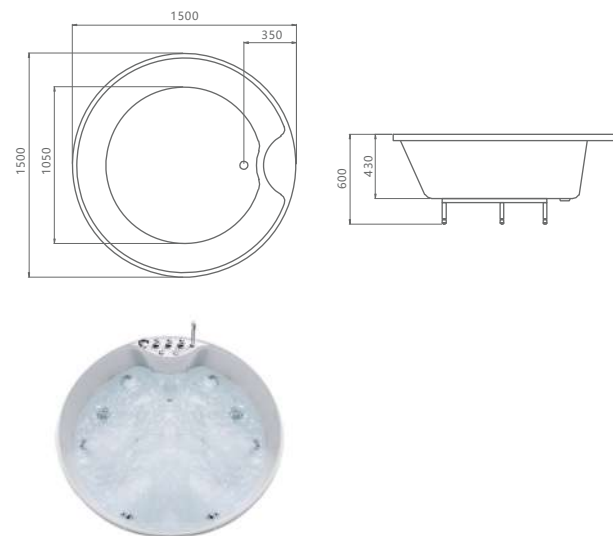

## B-1301 Build in

size:1500x1500x600mm

size(inch):59"x59"x23.6"

## B-1301-PLUS

size:1560x1560x600mm

size(inch):61.4"x61.4"x23.6"

## B-1302

size:1700x850x600mm

size(inch):67"x33.5"x23.6"

## B-1315-LED

size:1500x800x590mm  
1600x800x590mm  
1700x800x590mm

size(inch):59"x31.5"x23.2"  
63"x31.5"x23.2"  
67"x31.5"x23.2"