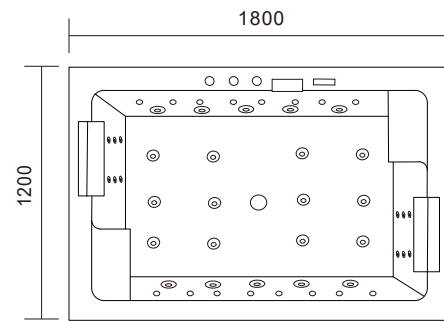

B-1324

size:1800x1200x640mm

size(inch):70.9"x47.2"x25.2"

DESCRIPTION OF GOODS For 1-2 adults

- Control panel
- Air bubble
- 1HP water pump
- 9 pcs small jets
- 7pcs colorful lights
- 300W air pump
- 8pcs air bubble jets
- 1pcs underwater lamp
- With external cover colored waterfall
- 3 SKIRTS
- Heater
- Ozone