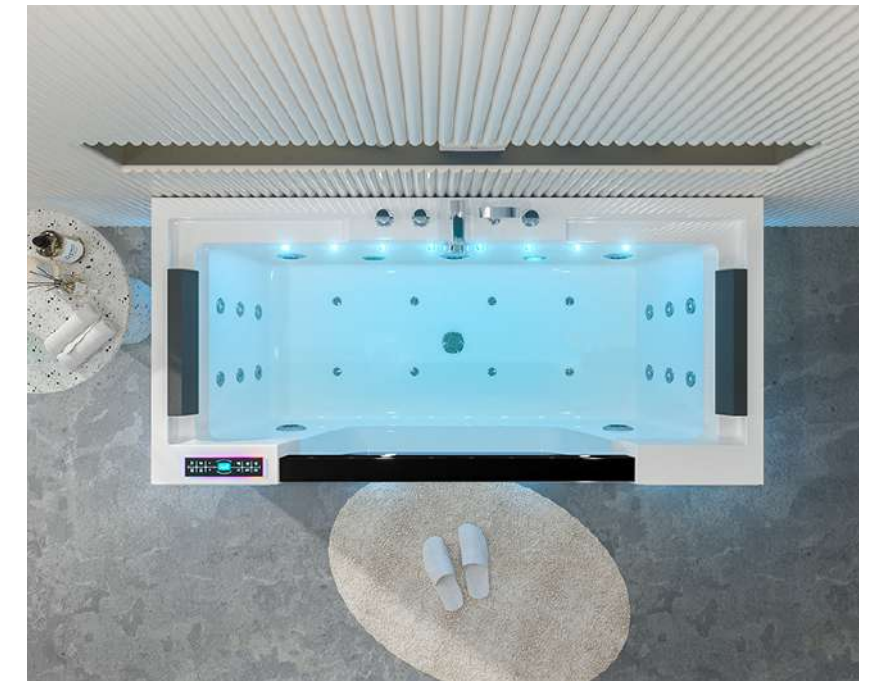

DESCRIPTION OF GOODS

For 2 adults

- Control panel
- Bluetooth
- Air bubble
- 2.0HP water pump
- Big jets
- Back jets
- Double cycling waterfall
- Bottom LED Strip lights
- 300W air pump
- LED air bubble jets
- 3pcs skirts
- Lift faucets
- Pillow
- Heater
- Ozone