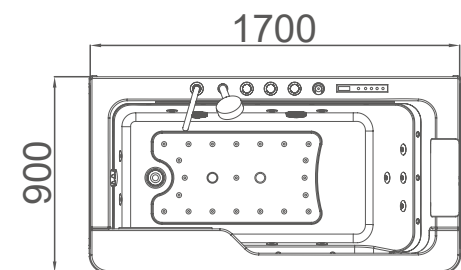

## B-1301 Build in

size:1500x1500x600mm

size(inch):59"x59"x23.6"

## B-1302

size:1700x850x600mm

size(inch):67"x33.5"x23.6"

## B-1311

size:1700x880x680mm

size(inch):66.9"x34.7"x26.8"

# B-1312-LED

size:1700x900x580mm  
1800x900x580mm

size(inch):66.9"x35.4"x22.8"  
70.9"x35.4"x22.8"