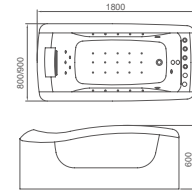

B-1325

size:1700x800x600mm
1800x900x600mm

size(inch):66.9"x31.5"x23.6"
73.6"x35.4"x23.6"

DESCRIPTION OF GOODS

For 1 adults

- Control panel
- Bluetooth
- Air bubble
- 1.2HP LX water pump
- 400w air pump
- 2 big ultra thin jets
- 5pcs back jets
- 15pcs LED air bubble jets
- 10 LED atmosphere lights
- 5pcs lift faucets
- 1 pillow
- Heater
- Ozone