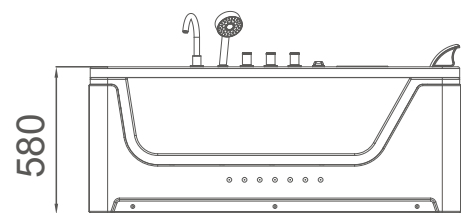

B-1312-LED

size:1700x900x580mm
1800x900x580mm

size(inch):66.9"x35.4"x22.8"
70.9"x35.4"x22.8"