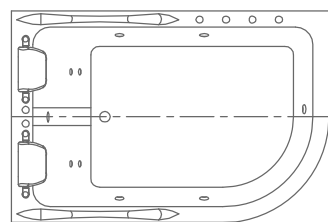

## B-1301-PLUS

size:1560x1560x600mm

size(inch):61.4"x61.4"x23.6"

## B-1302

size:1700x850x600mm

size(inch):67"x33.5"x23.6"

## B-1303

size:1800x1800x820mm

size(inch):70.9"x70.9"x32.3"

## B-1304

size:1800x1200x660mm

size(inch):70.9"x47"x26"