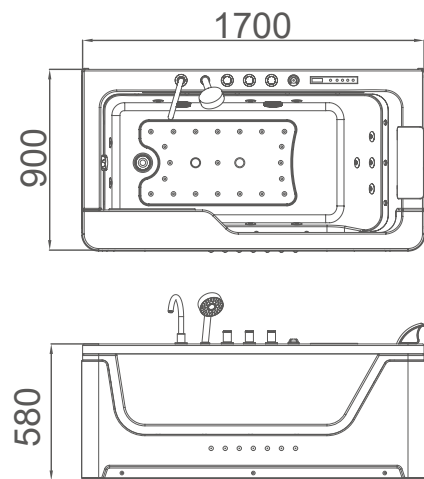

### For 2 adults

- Control panel
- Bluetooth
- Air bubble
- 2.0HP LX water pump
- 700w air pump
- 4 big ultra thin jets
- 8pcs back jets
- 20pcs LED air bubble jets
- 10 LED atmosphere lights
- 5pcs lift faucets
- 1pillow
- Heater
- Ozone

## B-1326

size:1700x900x580mm  
1800x900x580mm

size(inch):67"x35.4"x22.8"  
70.9"x35.4"x22.8"

## B-1326-S

size: 1700x1200x580mm

size(inch):67"x47.2"x22.8"