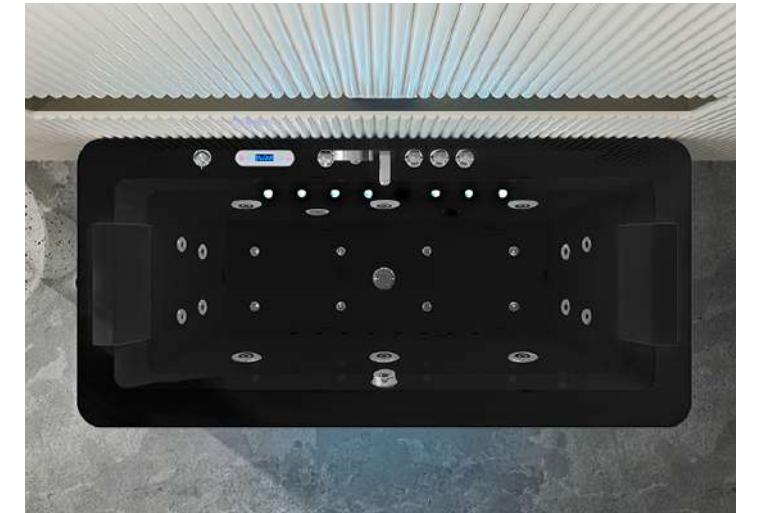

### DESCRIPTION OF GOODS

For 1-2 adults

- Control panel
- Air bubble
- 1HP water pump
- 9 pcs small jets
- 7pcs colorful lights
- 300W air pump
- 8pcs air bubble jets
- 1pcs underwater lamp
- With external cover colored waterfall
- 3 SKIRTS
- Heater
- Ozone