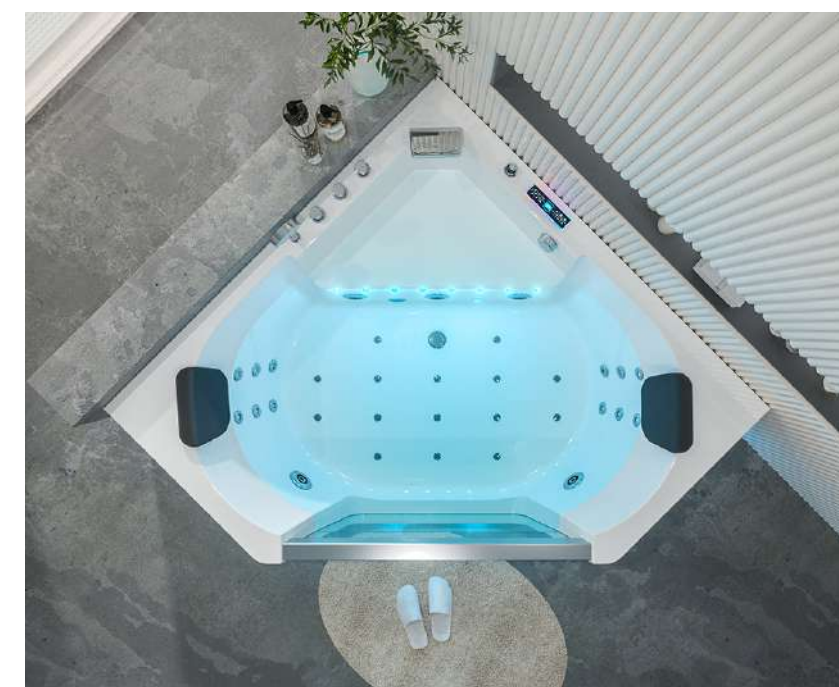

### DESCRIPTION OF GOODS

For 2 adults

- Control panel
- Bluetooth
- Air bubble
- 1.2HP LX water pump
- 400w air pump
- Medium rotated jets
- Faucets
- Pillow
- Heater
- Ozone