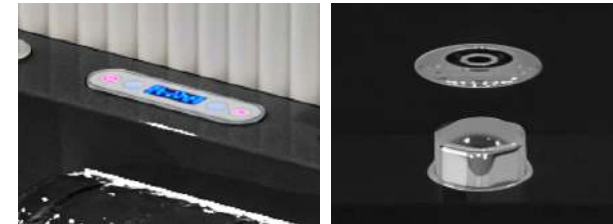

DESCRIPTION OF GOODS

For 1-2 adults

- Control panel
- Air bubble
- 1HP water pump
- 9 pcs small jets
- 7pcs colorful lights
- 300W air pump
- 8pcs air bubble jets
- 1pcs underwater lamp
- With external cover colored waterfall
- 3 SKIRTS
- Heater
- Ozone