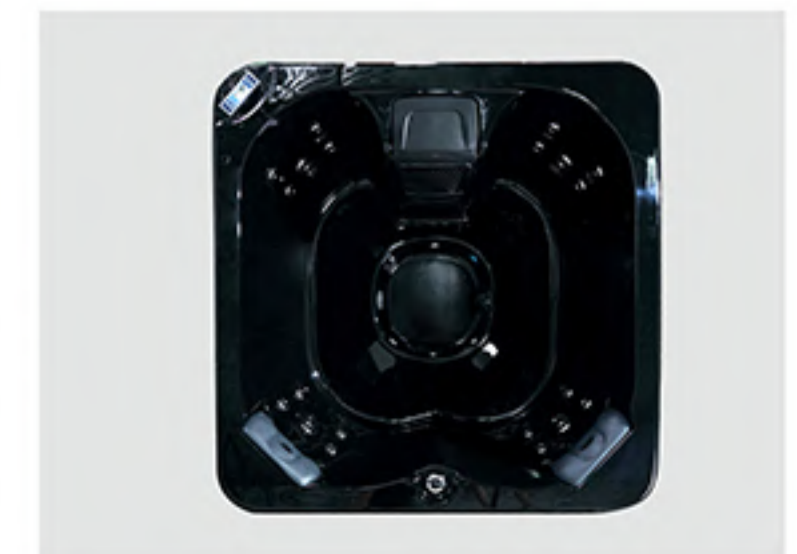

### HW003-BLACK OUTSIDE AND INSIDE

SIZE (MM)	EMPTY (KG)
1600×1600×850	181
SIZE (INCH)	FULL (KG)
63" ×63" ×33.5"	661
VOLUME (L)	JETS (PCS)
480	25
CAPACITY	
4 SEATS	

DESCRIPTION OF GOODS  
USA BALBOA CONTROL SYSTEM: 1PC