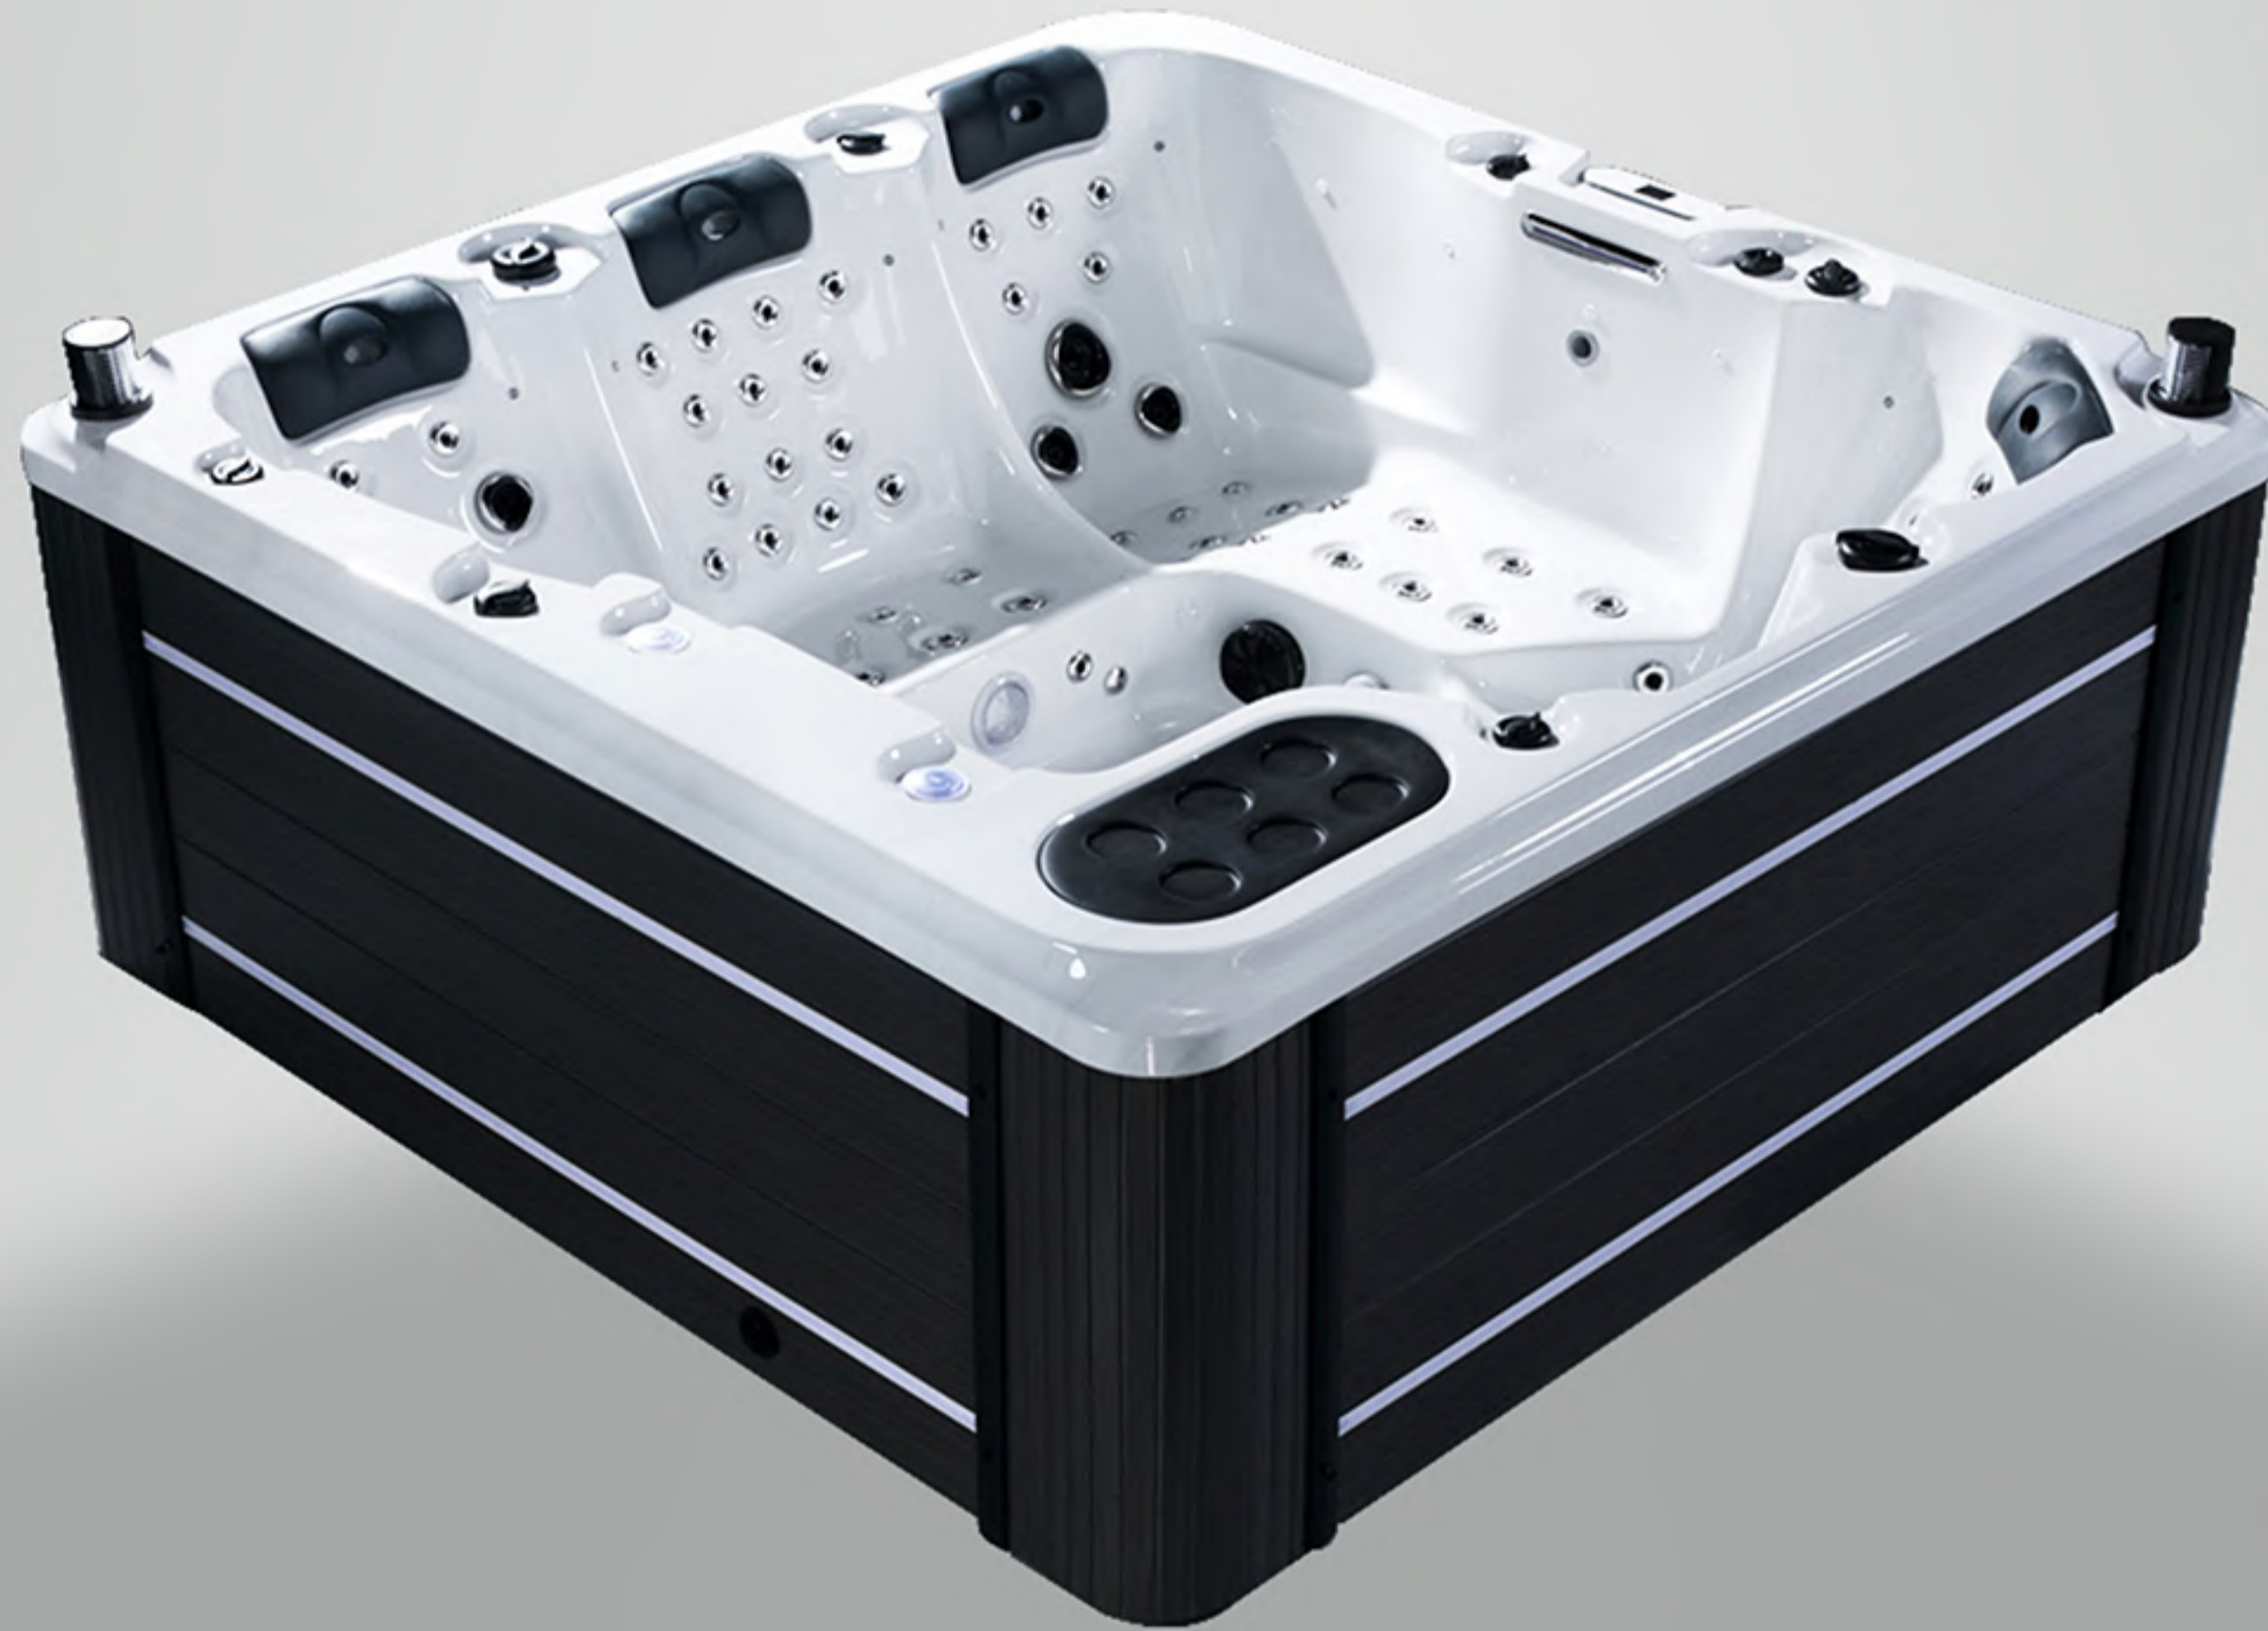

Fashion classic

Scooped up a ray of sunshine light smell, and taste natural life flavor, taste jewel hidden's temperament, taste the style of quietly elegant fragrance.